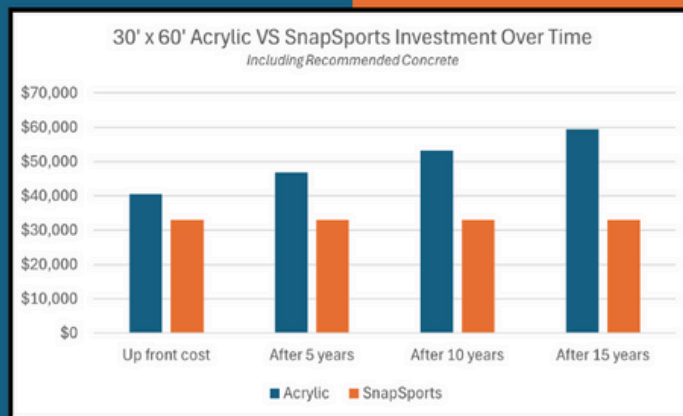

435.901.2466

@pinnaclesportsgrp

[Pinnaclesportsgroup.com](https://pinnaclesportsgroup.com)

PINNACLE SPORTS GROUP

PAINTED ACRYLIC

Sports: Pickleball
Concrete: Post Tension (2x - 3x the cost of rebar)
Upkeep: Resurface every 4-6 years
Warranty: None
Cushioning: None (without upgrades)

SNAPSPORTS PICKLEGRIP

Sports: Multi-Sport (basketball, pickleball, etc)
Concrete: 4" Rebar
Upkeep: None
Warranty: 16 Years
Cushioning: 14% more cushion vs acrylic

The pricing included in this document is an approximation based on general projects.