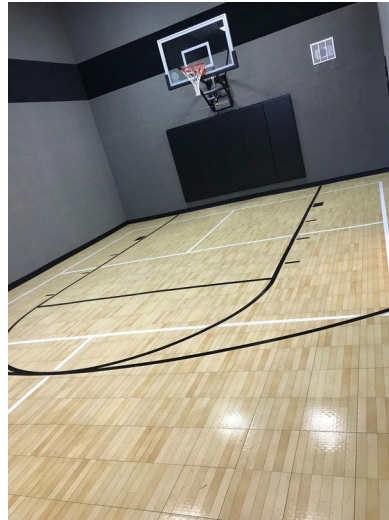

Maple XL

Smoked Oak

435.901.2466

@pinnaclesportsgrp

PinnacleSportsGroup.com

PINNACLE SPORTS GROUP

23' x 35'

\$20,000-\$30,000