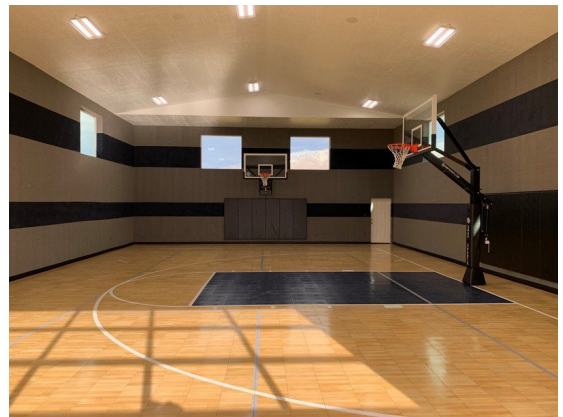

435.901.2466

[@pinnaclesportsgrp](https://www.instagram.com/pinnaclesportsgrp)

[PinnacleSportsGroup.com](https://www.PinnacleSportsGroup.com)

PINNACLE SPORTS GROUP

40' x 70'
\$45,000-\$65,000

The pricing included in this document is an approximation based on general projects. Pricing is affected by surface and component selection.