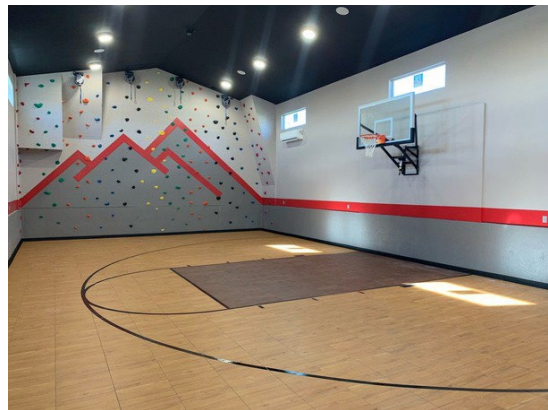

435.901.2466

[@pinnaclesportsgrp](https://www.instagram.com/pinnaclesportsgrp)

[PinnacleSportsGroup.com](https://www.PinnacleSportsGroup.com)

PINNACLE SPORTS GROUP

30' x 50'
\$30,000-\$40,000

The pricing included in this document is an approximation based on general projects. Pricing is affected by surface and component selection.